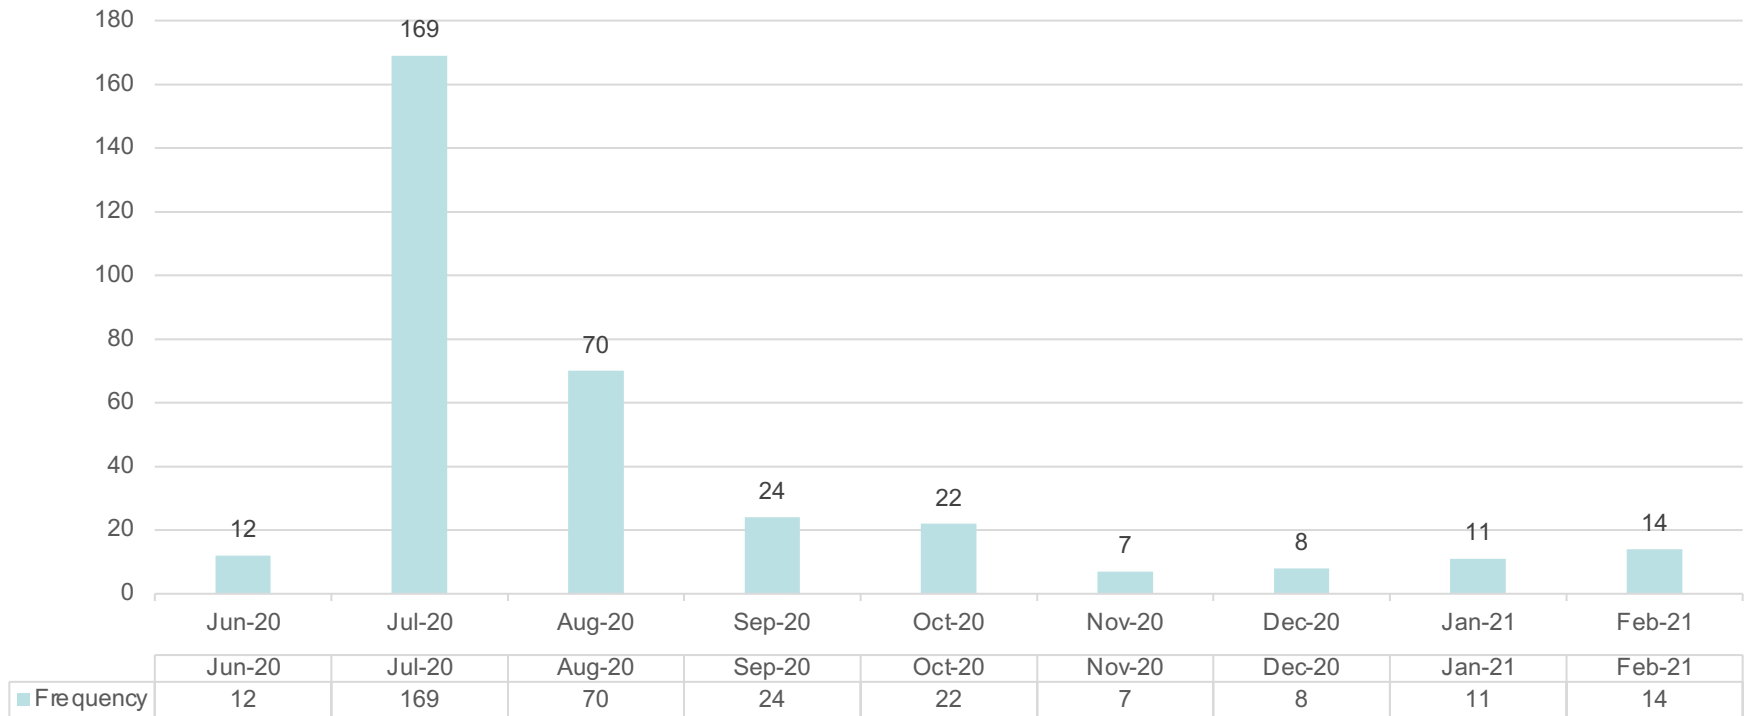

Monthly report on the COVID-END listserv subscription activities.

26 February 2021

Newman Dieyi, MPH

Memorial University, Newfoundland and Labrador.

Summary of subscription activities

- Total no. of subscriptions to date: 319
- Total no. of signoffs from June 2020 to present: 18
- Subscriptions in February, 2021: 14
- Unsubscribed/signed off in February, 2021: 0

Subscription activities by months

Frequency

Subscription by WHO regions

Frequency

Subscription by organizations