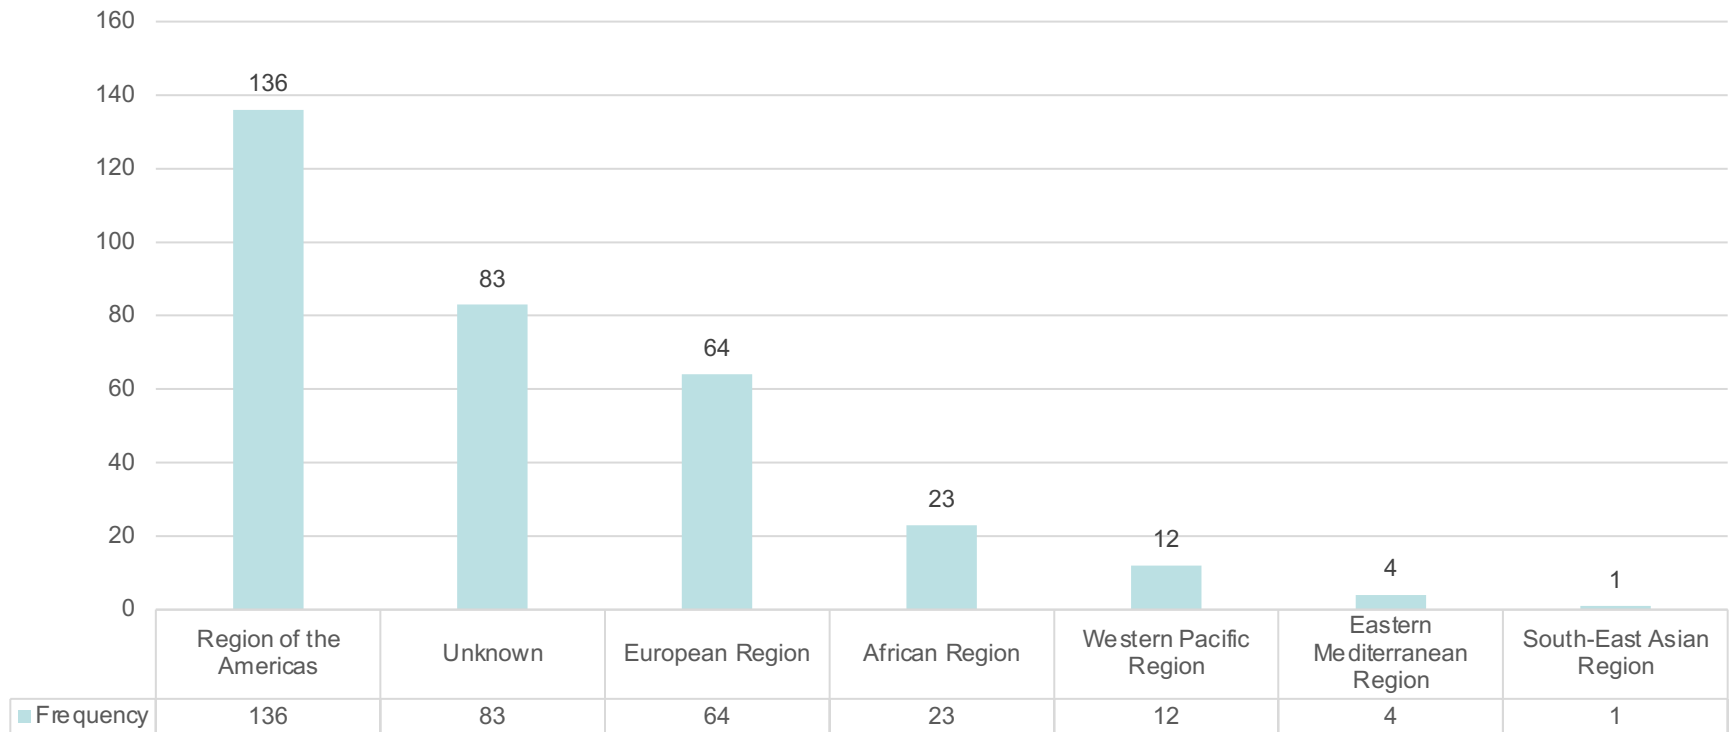

Subscription by WHO regions

Frequency